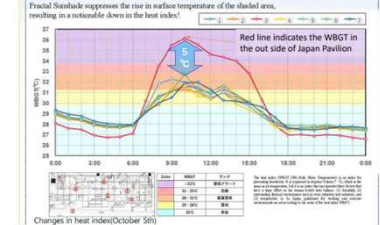

ドーハ国際園芸博覧会日本政府屋外出展レポート 3月号 ⑤

3月2日（土）に、第2回となるコンペティションに関する審査団の訪問がありました。

現地に常駐している日本政府屋内出展事務局のスタッフが、審査団を迎え、屋内・屋外の日本展示について解説・説明を行いました。

屋外出展の説明時には、日本から保プロデューサーが、オンラインで、ワークショップや、学生ボランティアとの交流、出展区域の温度データ等を紹介しました。